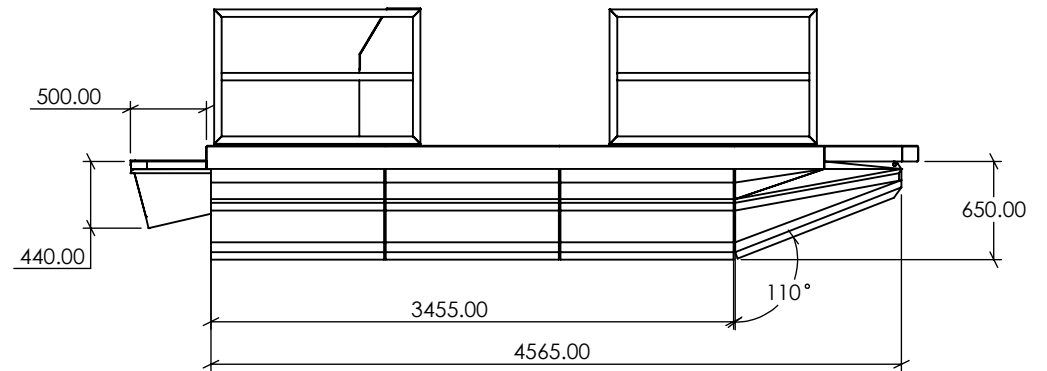

REAR VIEW

SIDE VIEW

**MARINE DOCK SYSTEMS
PTY LTD**

**4.6m x 2.5
PONTOON BOAT
(FLOATS TUCKED)**

JIM KALANTAR

SCALE N.T.S.
DRAWN M.N.
DATE 18/08/23

DRAWING NO.

7139