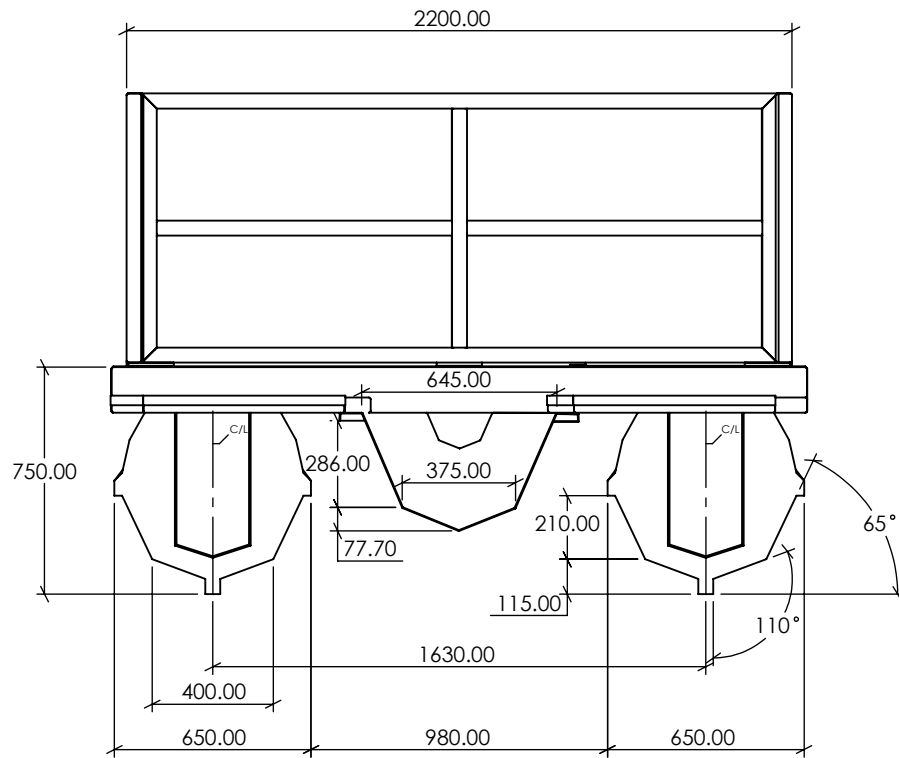

REAR VIEW

SIDE VIEW

**MARINE DOCK SYSTEMS
PTY LTD**

**4.6m x 2.5
PONTOON BOAT
(FLOATS TUCKED)**

JIM KALANTAR

SCALE N.T.S.
DRAWN M.N.
DATE 18/08/23

DRAWING NO.

7139